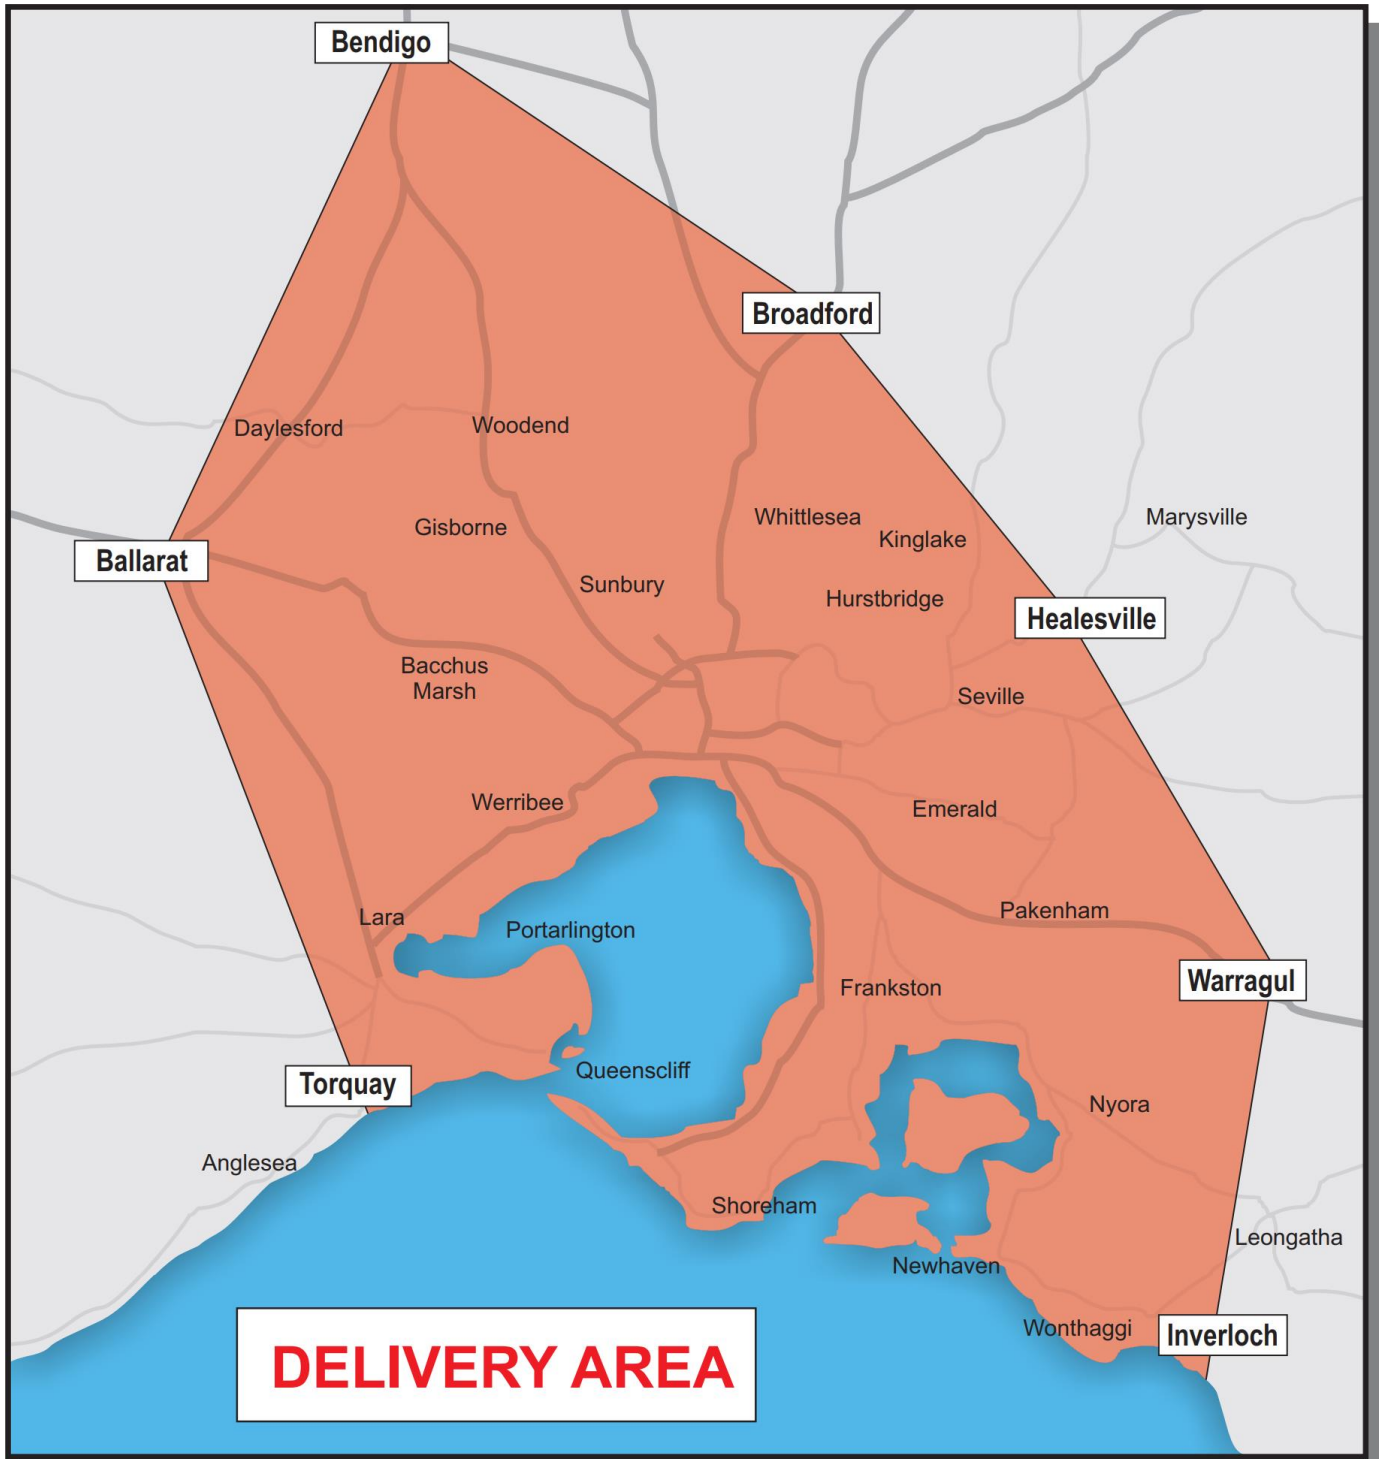

eagle
HIRE

eagle
FENCE

e-pole
HIRE

eagle
HIRE

Please be aware that delivery charges may apply to outer towns within shaded area

☎ 03 9439 7849 💻 orders@eaglehire.com

🌐 www.eaglehire.com.au